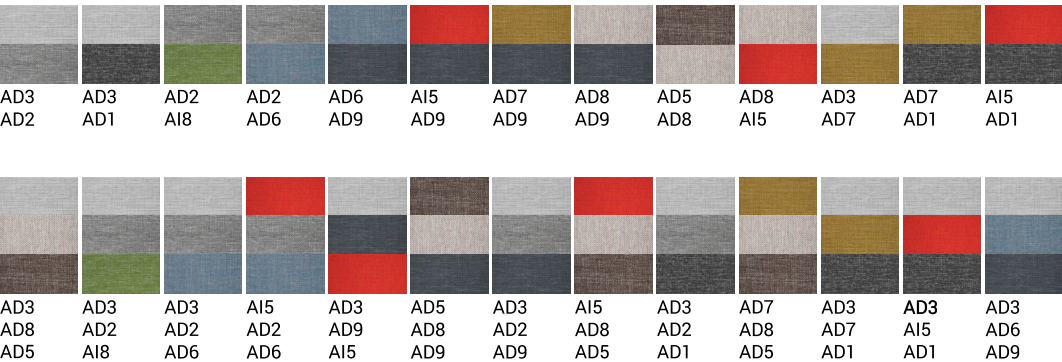

SILENT ROOM with external upholstered rear wall

Berta