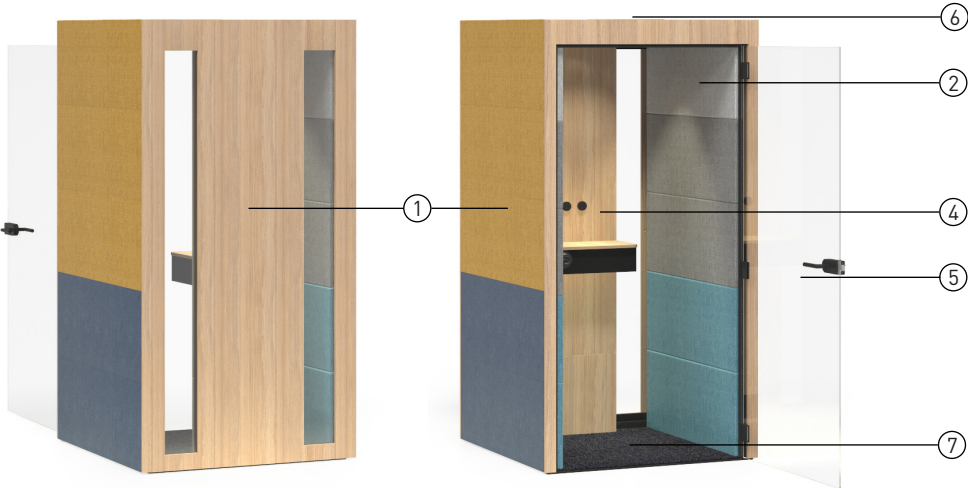

SILENT ROOM S, M and L color combinations by NARBUTAS design team

Schemes for color combinations*

*Examples are for SILENT ROOM S

Color combinations*

SILENT ROOM with external upholstered rear wall

- ① AR1101 – AD3 AD2 AD1 J4 A
- ② AR1201 – AD8 AD8 AD9 J4 A
- ③ AR1302 – M1 J4 A
- ④ ARU401 – M1 J4 A - EU
- ⑤ ARU501 – J4 A 1
- ⑥ AR1601 – J4 A
- ⑦ AR1701 – KJ0

SILENT ROOM with external melamine rear wall and glass panes

- ① AR1101 – AD7 AD7 AD9 J4 A
- ② AR1201 – AD3 AD2 AD6 J4 A
- ③ AR1301 – AD3 AD2 AD6 J4 A
- ④ ARU401 – D2 J4 A - EU
- ⑤ ARU501 – J4 A 1
- ⑥ AR1601 – J4 A
- ⑦ AR1701 – KJ0