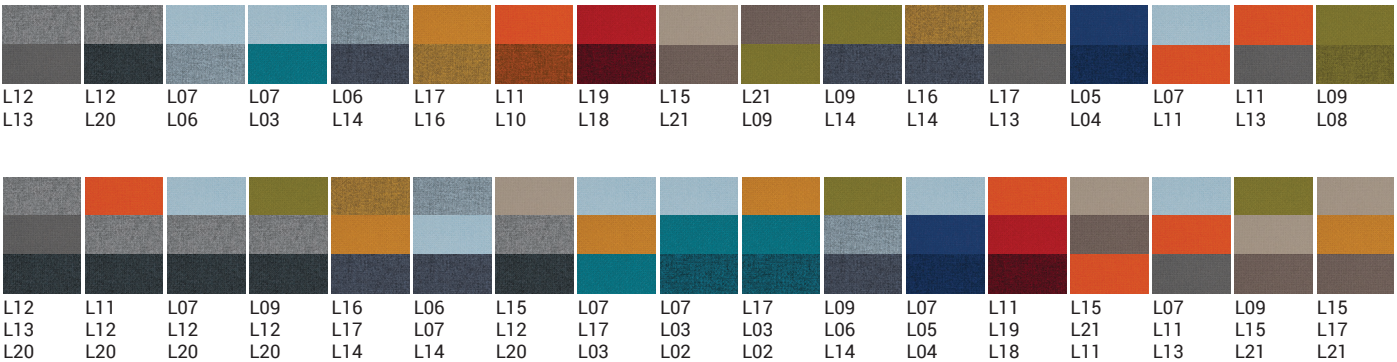

Step, Step Melange