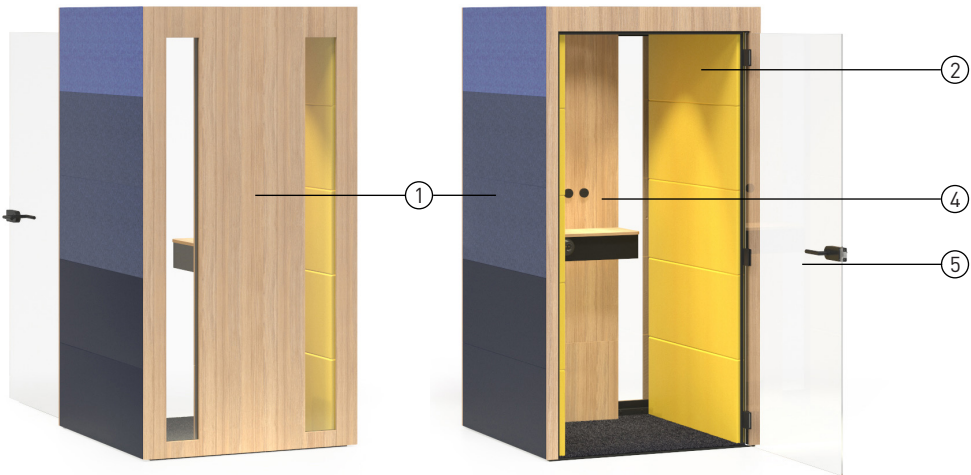

SILENT ROOM with external melamine rear wall and glass panes