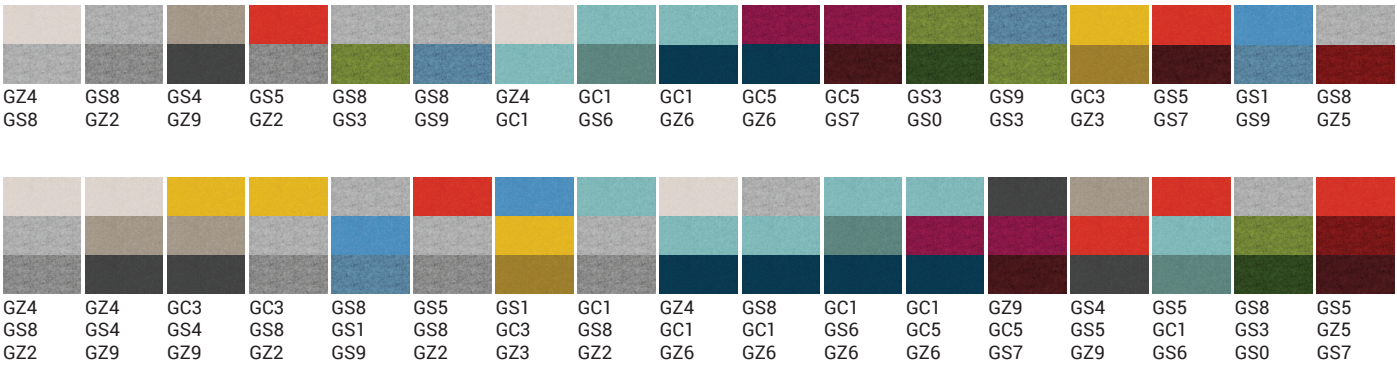

Velito Presto