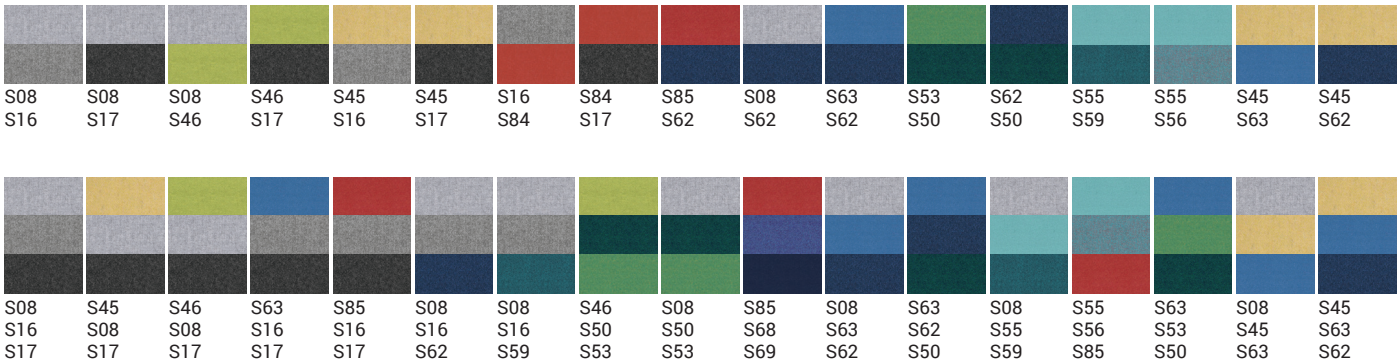

Color combinations*

SILENT ROOM with external upholstered rear wall

- ① AR1101 – S53 S50 S53 J4 A
- ② AR1201 – S08 S16 S08 J4 A
- ③ AR1302 – D1 J4 A
- ④ ARU401 – D1 J4 A - EU
- ⑤ ARU501 – J4 A 1
- ⑥ AR1601 – J4 A
- ⑦ AR1701 – KJ0

SILENT ROOM with external melamine rear wall and glass panes

- ① AR1101 – S68 S62 S69 J4 A
- ② AR1201 – GC3 GC3 GC3 J4 A
- ③ AR1301 – GC3 GC3 GC3 J4 A
- ④ ARU401 – D2 J4 A - EU
- ⑤ ARU501 – J4 A 1
- ⑥ AR1601 – J4 A
- ⑦ AR1701 – KJ0

*Examples are for SILENT ROOM S

Synergy