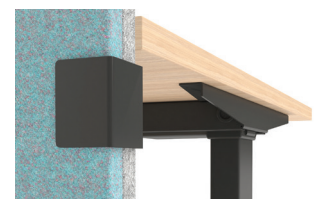

MODUS acoustic desk screens

FEATURES

- Certified sound absorption - class C
- Lightweight (lower desk load, easier to transport)
- Height-adjustable (except for MOTION 2-desk benches)
- Visually attractive interior detail – possibility to combine 2 colours of fabric
- Option to reverse and fix screen from any side you want

QUALITY STANDARD

- LST EN ISO 354:2004
- LST EN ISO 11654:1998

TECHNICAL INFORMATION

Screen composition (42 mm)

- Frame made of 15x40 mm plywood;
- Central layer made of 10 mm polystyrene foam;
- Second layer is made of HR3030 10 mm foam from both sides;
- Third layer is made of VB2240 3 mm foam from both sides;
- Dowel pins combine two panels;
- Upholstered with 1 colour fabric or 2 colour fabric combination.

Plywood
Polystyrene foam
Dowel pins
Foam HR3030
Foam VB2240
Fabric

Fittings for height adjustable screens

- Compatible with ONE, ONE H, EASY, T-EASY, NOVA A and single MOTION desks;
- Screens are inserted into the fittings (154x124, H=74 mm);
- Pressed with screws to ensure stability;
- Fixed to the desktop.

- Compatible with MOTION 2-desk benches;
- Screens are inserted into the fittings (77x44, H=205 mm);
- Fixing to the cable tray holder.

Screen composition (46 mm)

- Frame made of 18x80 mm MDF;
- Central layer made of 20 mm open-cell foam made of melamine resin (BASOTECH G+);
- Second layer is made of VB3842 10 mm foam from both sides;
- Third layer is made of VB2240 3 mm foam from both sides;
- Dowel pins combine two panels;
- Upholstered with 1 colour fabric or 2 colour fabric combination.