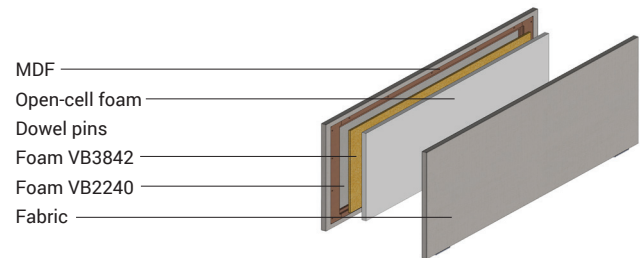

Plywood
Polystyrene foam
Dowel pins
Foam HR3030
Foam VB2240
Fabric

Fittings for height adjustable screens

- Compatible with ONE, ONE H, EASY, T-EASY, NOVA A and single MOTION desks;
- Screens are inserted into the fittings (154x124, H=74 mm);
- Pressed with screws to ensure stability;
- Fixed to the desktop.

Height adjustment (not available for MOTION 2-desk benches)

- Screens can be raised / lowered to the preferred height;
- Only two screws must be tightened to ensure stability.

Fittings for fixed height screens

- Compatible with MOTION 2-desk benches;
- Screens are inserted into the fittings (77x44, H=205 mm);
- Fixing to the cable tray holder.

Screen composition (46 mm)

- Frame made of 18x80 mm MDF;
- Central layer made of 20 mm open-cell foam made of melamine resin (BASOTECH G+);
- Second layer is made of VB3842 10 mm foam from both sides;
- Third layer is made of VB2240 3 mm foam from both sides;
- Dowel pins combine two panels;
- Upholstered with 1 colour fabric or 2 colour fabric combination.