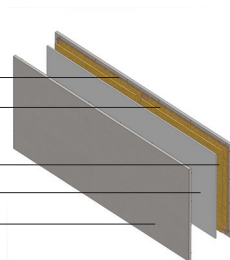

QUALITY STANDARD

- LST EN ISO 354:2004
- LST EN ISO 11654:1998

TECHNICAL INFORMATION

Screen composition (42 mm)

- Frame made of 15x40 mm plywood;
- Central layer made of 10 mm polystyrene foam;
- Second layer is made of HR3030 10 mm foam from both sides;
- Third layer is made of VB2240 3 mm foam from both sides;
- Dowel pins combine two panels;
- Upholstered with 1 colour fabric or 2 colour fabric combination.

Plywood
Polystyrene foam
Dowel pins
Foam HR3030
Foam VB2240
Fabric

Fittings for height adjustable screens

- Compatible with ONE, ONE H, EASY, T-EASY, NOVA A and single MOTION desks;
- Screens are inserted into the fittings (154x124, H=74 mm);
- Pressed with screws to ensure stability;
- Fixed to the desktop.

Height adjustment (not available for MOTION 2-desk benches)

- Screens can be raised / lowered to the preferred height;
- Only two screws must be tightened to ensure stability.

Fittings for fixed height screens

- Compatible with MOTION 2-desk benches;
- Screens are inserted into the fittings (77x44, H=205 mm);
- Fixing to the cable tray holder.

Screen composition (46 mm)

- Frame made of 18x80 mm MDF;
- Central layer made of 20 mm open-cell foam made of melamine resin (BASOTECH G+);
- Second layer is made of VB3842 10 mm foam from both sides;
- Third layer is made of VB2240 3 mm foam from both sides;
- Dowel pins combine two panels;
- Upholstered with 1 colour fabric or 2 colour fabric combination.