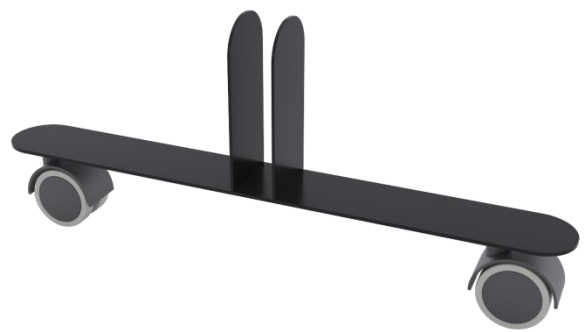

Feet with wheels